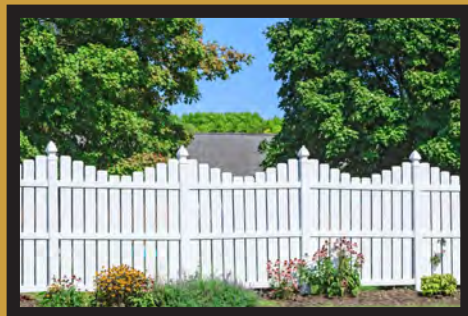

What We Can Offer

Jannuzzio Fences & Gates offers various fencing styles, such as vinyl PVC, aluminum, wood, chain link, custom carpentry, and paving.

VINYL