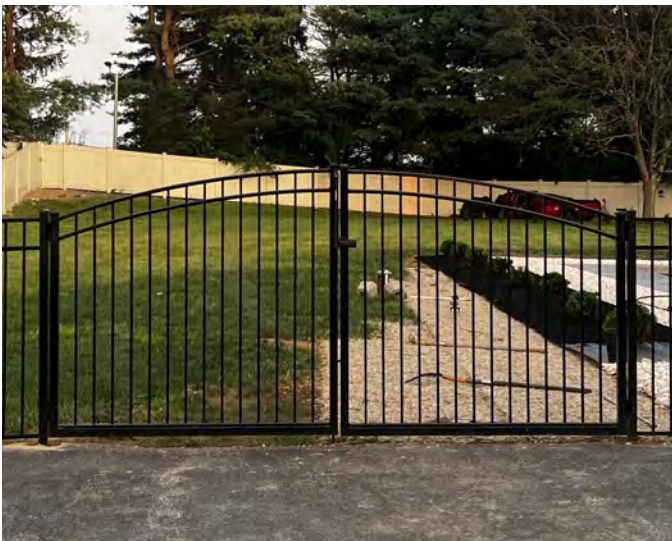

6' HIGH OPTION

3 RAIL SPEAR TOP

CLOSED TOP

STAGGERED SPEAR TOP

6'SPEAR TOP ALUM

Aluminum Fencing

GATE OPTIONS

STRAIGHT ALUMINIUM GATE

ARCHED ALUMINUM GATE

RAINBOW GATE

DOUBLE ARCHED GATE

Chain Link Fencing

RESIDENTIAL CHAIN-LINK FENCE IS AVAILABLE IN: 3 ft 42 in 4 ft 5 ft 6 ft

COMMERCIAL CHAIN-LINK FENCE IS AVAILABLE IN: 6 ft 7 ft 8 ft

GALVANIZED CHAIN LINK