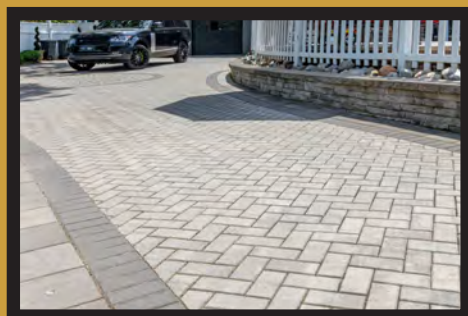

ALUMINUM

VINYL

WOOD

CHAINLINK

GATES

PAVERS