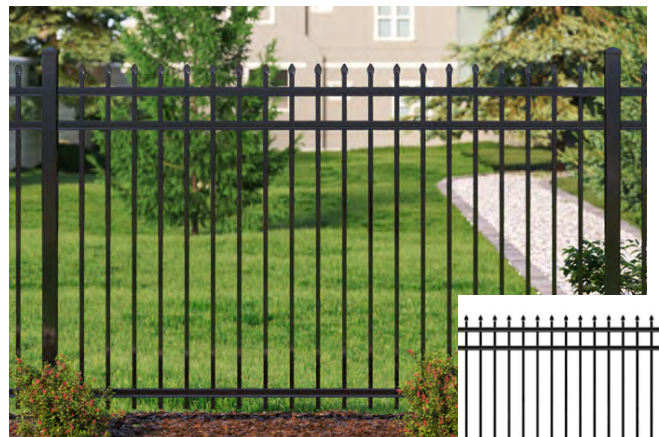

6' HIGH OPTION

3 RAIL SPEAR TOP

CLOSED TOP

STAGGERED SPEAR TOP

6'SPEAR TOP ALUM

Aluminum Fencing

GATE OPTIONS

STRAIGHT ALUMINIUM GATE

ARCHED ALUMINUM GATE

RAINBOW GATE

DOUBLE ARCHED GATE

Chain Link Fencing

RESIDENTIAL CHAIN-LINK FENCE IS AVAILABLE IN: 3 ft 42 in 4 ft 5 ft 6 ft

COMMERCIAL CHAIN-LINK FENCE IS AVAILABLE IN: 6 ft 7 ft 8 ft

GALVANIZED CHAIN LINK