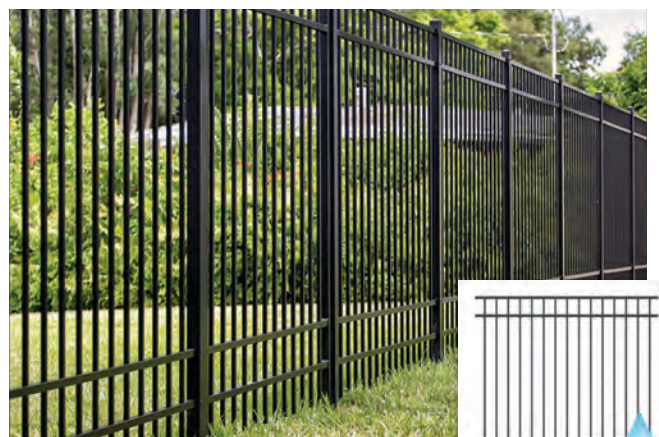

Aluminum Fencing

STANDARD HEIGHT: 54 IN

COLOR OPTIONS

BLACK

WHITE

BRONZE

GREEN

4' HIGH OPTIONS

2 RAIL FLUSH BOTTOM

3 RAIL THROUGH BOTTOM

4' HIGH DOUBLE PICKET

Aluminum Fencing

54" HIGH OPTIONS

3 RAIL FLUSH BOTTOM

5' HIGH OPTION

3 RAIL THROUGH BOTTOM

6' HIGH OPTION

3 RAIL SPEAR TOP

CLOSED TOP

STAGGERED SPEAR TOP

6'SPEAR TOP ALUM

Aluminum Fencing

GATE OPTIONS

STRAIGHT ALUMINIUM GATE