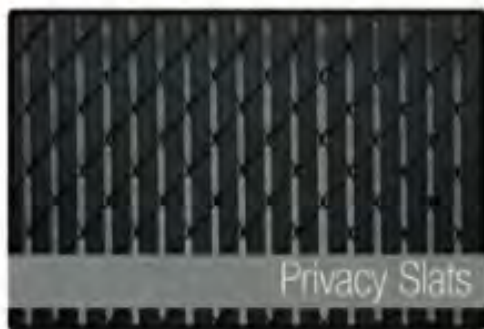

ARCHED ALUMINUM GATE

RAINBOW GATE

DOUBLE ARCHED GATE

Chain Link Fencing

RESIDENTIAL CHAIN-LINK FENCE IS AVAILABLE IN: 3 ft 42 in 4 ft 5 ft 6 ft

COMMERCIAL CHAIN-LINK FENCE IS AVAILABLE IN: 6 ft 7 ft 8 ft

GALVANIZED CHAIN LINK