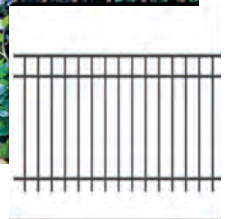

SLIP BOARD FENCE
(AVAILABLE IN 2,3,AND 4 RAIL)

POST AND BOARD
(AVAILABLE IN 2,3,AND 4 RAIL)

SPLIT RAIL FENCE
(AVAILABLE IN 2,3,AND 4 RAIL)

WIRE MESH AVAILABLE FOR ALL HEIGHT
IN BOTH GREEN AND BLACK

GREEN

BLACK

Aluminum Fencing

STANDARD HEIGHT: 54 IN

COLOR OPTIONS

BLACK

WHITE

BRONZE

GREEN

4' HIGH OPTIONS

2 RAIL FLUSH BOTTOM

3 RAIL THROUGH BOTTOM

4' HIGH DOUBLE PICKET

Aluminum Fencing

54" HIGH OPTIONS

3 RAIL FLUSH BOTTOM

5' HIGH OPTION

3 RAIL THROUGH BOTTOM