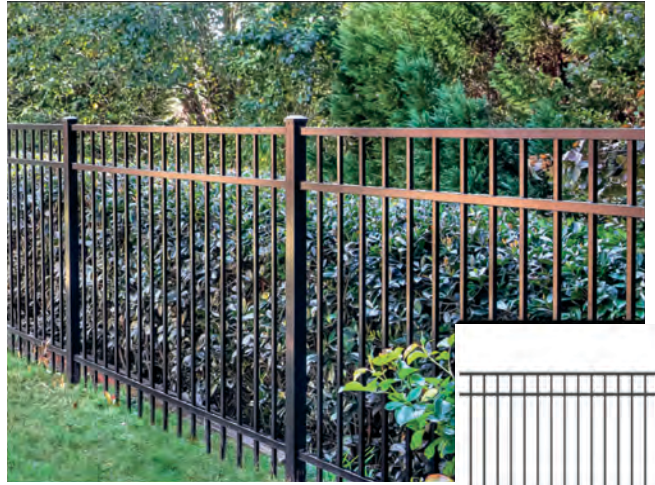

3 RAIL THROUGH BOTTOM