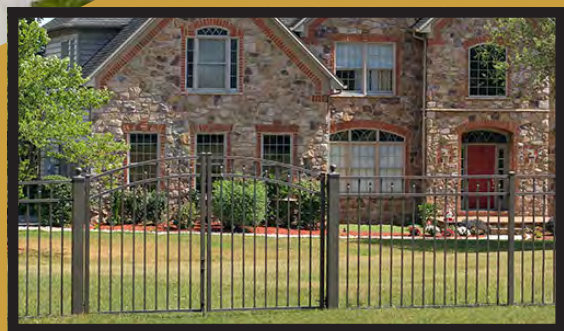

JANNUZZIO FENCES & GATES

**RESIDENTIAL
& COMMERCIAL
FENCING & PAVING**

Vinyl Fencing

STANDARD HEIGHTS

4 ft 5 ft 6 ft

*GATES ARE AVAILABLE
STRAIGHT & ARCHED

COLOR OPTIONS

WHITE