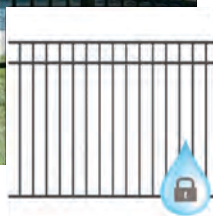

Aluminum Fencing

STANDARD HEIGHT: 54 IN

COLOR OPTIONS

BLACK

WHITE

BRONZE

GREEN

4' HIGH OPTIONS

2 RAIL FLUSH BOTTOM

3 RAIL THROUGH BOTTOM

4' HIGH DOUBLE PICKET

Aluminum Fencing

54" HIGH OPTIONS

3 RAIL FLUSH BOTTOM

5' HIGH OPTION

3 RAIL THROUGH BOTTOM

6' HIGH OPTION

3 RAIL SPEAR TOP

CLOSED TOP

STAGGERED SPEAR TOP

6'SPEAR TOP ALUM

Aluminum Fencing

GATE OPTIONS

STRAIGHT ALUMINIUM GATE