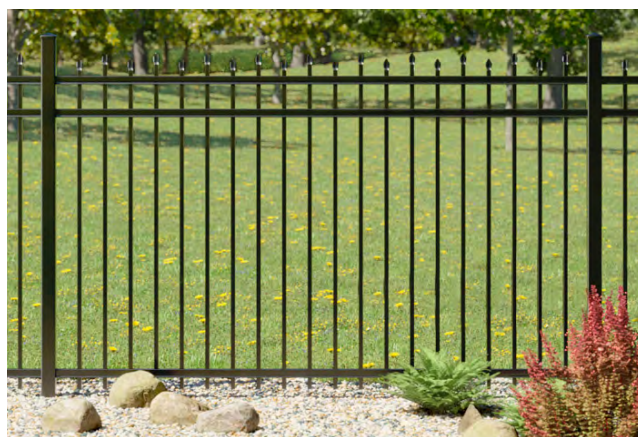

2 RAIL FLUSH BOTTOM

3 RAIL THROUGH BOTTOM

4' HIGH DOUBLE PICKET

Aluminum Fencing

54" HIGH OPTIONS

3 RAIL FLUSH BOTTOM

5' HIGH OPTION

3 RAIL THROUGH BOTTOM

6' HIGH OPTION

3 RAIL SPEAR TOP

CLOSED TOP

STAGGERED SPEAR TOP

6'SPEAR TOP ALUM

Aluminum Fencing

GATE OPTIONS

STRAIGHT ALUMINIUM GATE